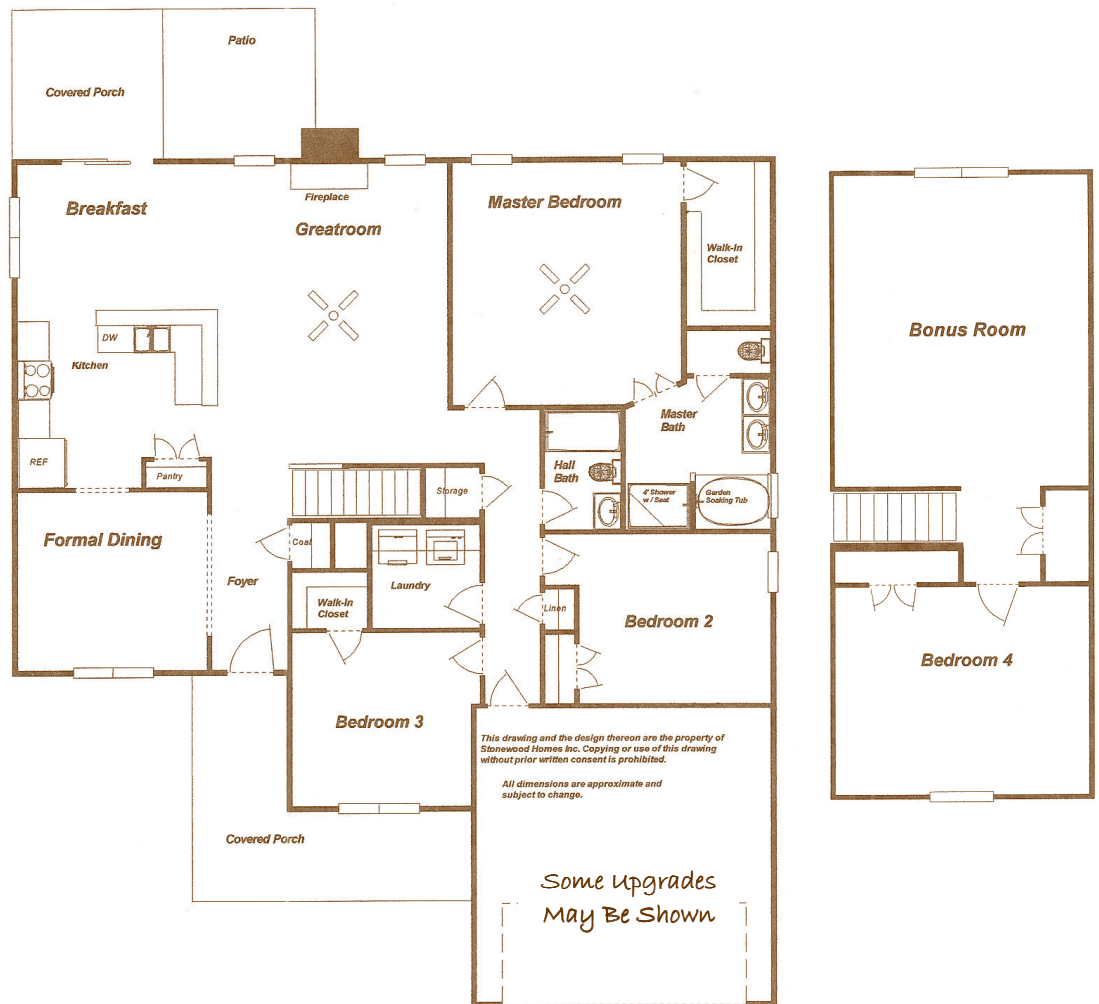

Shoally Ridge *The Craftsman Collection*

The Ridgewood

2493 sq ft

4 or 5 Bedrooms

2 or 3 Baths

- ◇ Formal Dining
 - ◇ Flex Room
 - ◇ Open Floor Plan
 - ◇ Breakfast Nook
 - ◇ 9' Ceilings
- Upgrades
Available