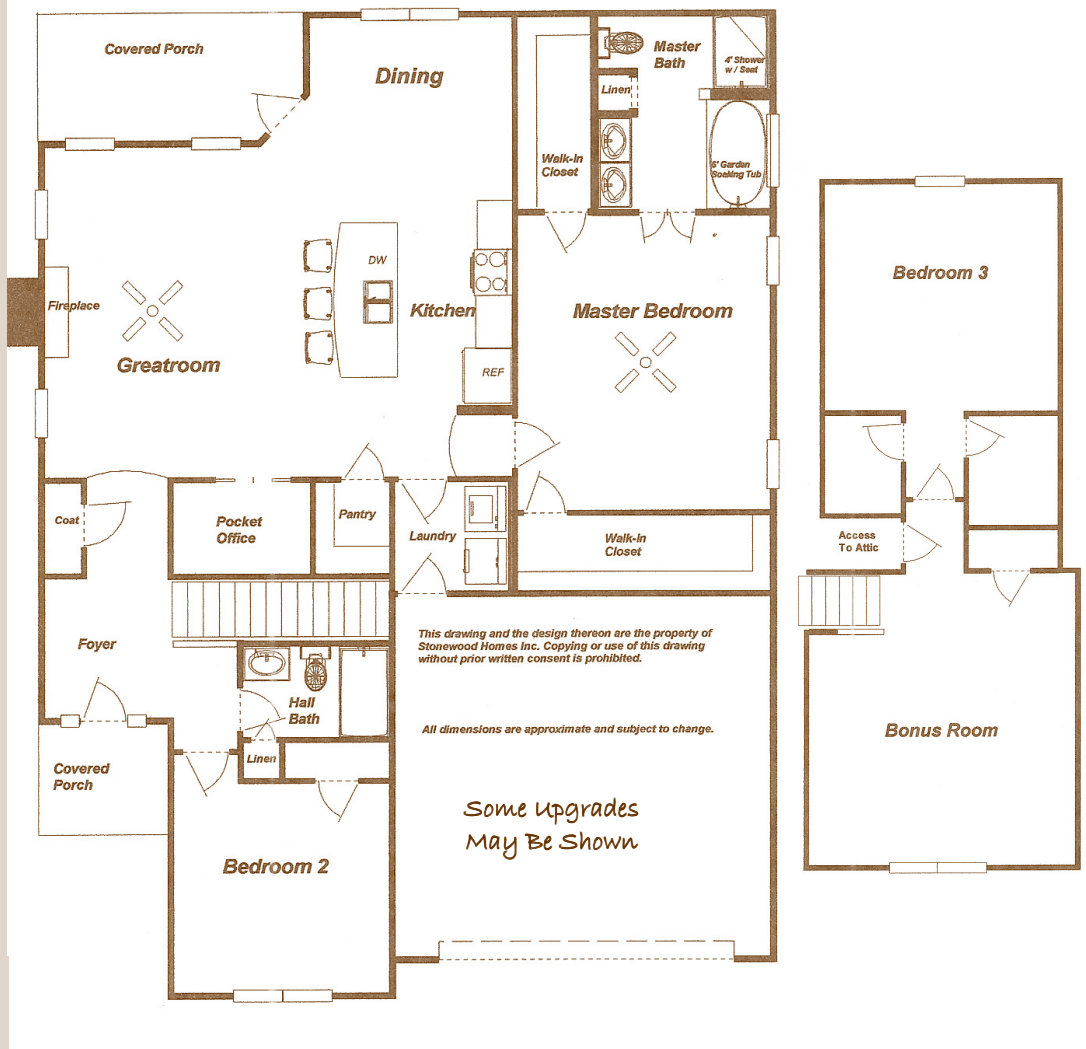

Shoally Ridge *The Craftsman Collection*

The Satchwood 2133 sq ft

Bonus Room

3 Bedroom
2 or 3 Baths

- ◇ Pocket Office
 - ◇ Open Floor Plan
 - ◇ His & Hers Closets
 - ◇ 6" Soaking Tub
 - ◇ Island Breakfast Bar
 - ◇ Walk-In Pantry
 - ◇ 9' Ceilings
- Upgrades Available