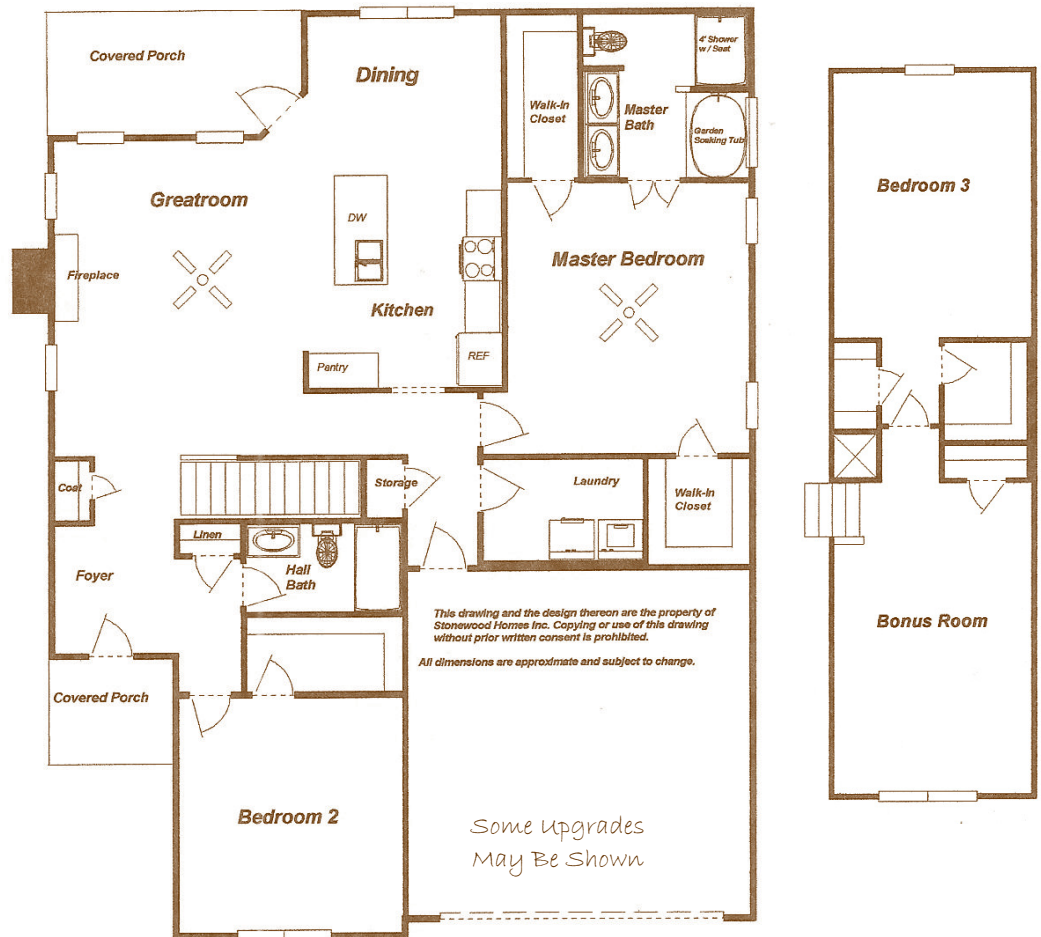

# Shoally Ridge *The Craftsman Collection*

The  
Sherwood  
2045 sq ft

3 or 4 Bedrooms  
2 or 3 Baths

Walk-in Closets

- ◇ Breakfast Bar
- ◇ 9' Ceilings 1st Floor

Upgrades Available

Joy Real Estate  
Joy Bailey  
864-905-0599  
864-297-3111

Information Reliable but not guaranteed. Drawing not to scale.  
Dimensions and square footage are approximate.  
Prices and plans are subject to change without notice.  
Revised 01/01/2014