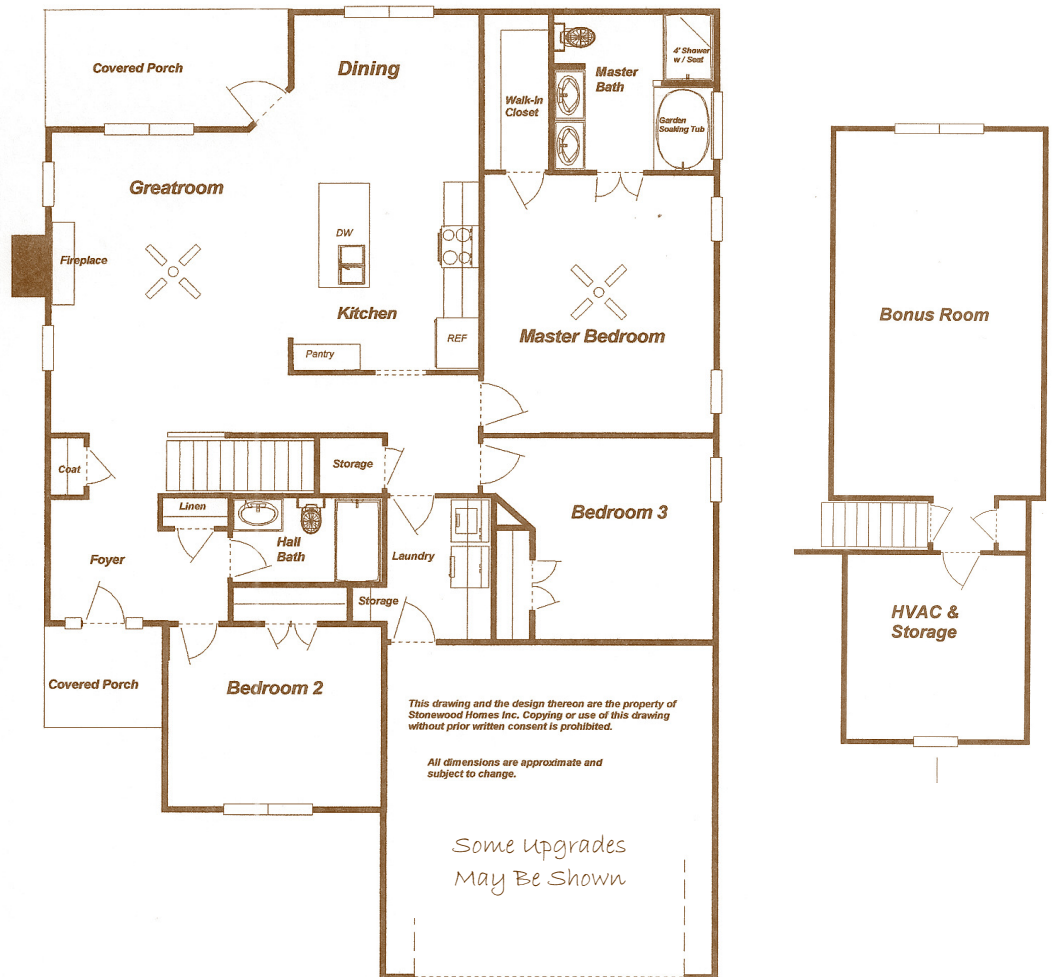

Shoally Ridge *The Craftsman Collection*

The
Stonebrook
1928 sq ft

3 Bedrooms
2 Baths

- Walk-in Closets
- ◆ Breakfast Bar
- ◆ 9' Ceilings 1st Floor

Upgrades Available

Joy Real Estate
Joy Bailey
864-905-0599
864-297-3111

Information Reliable but not guaranteed. Drawing not to scale.
Dimensions and square footage are approximate.
Prices and plans are subject to change without notice.
Revised 04/01/2014