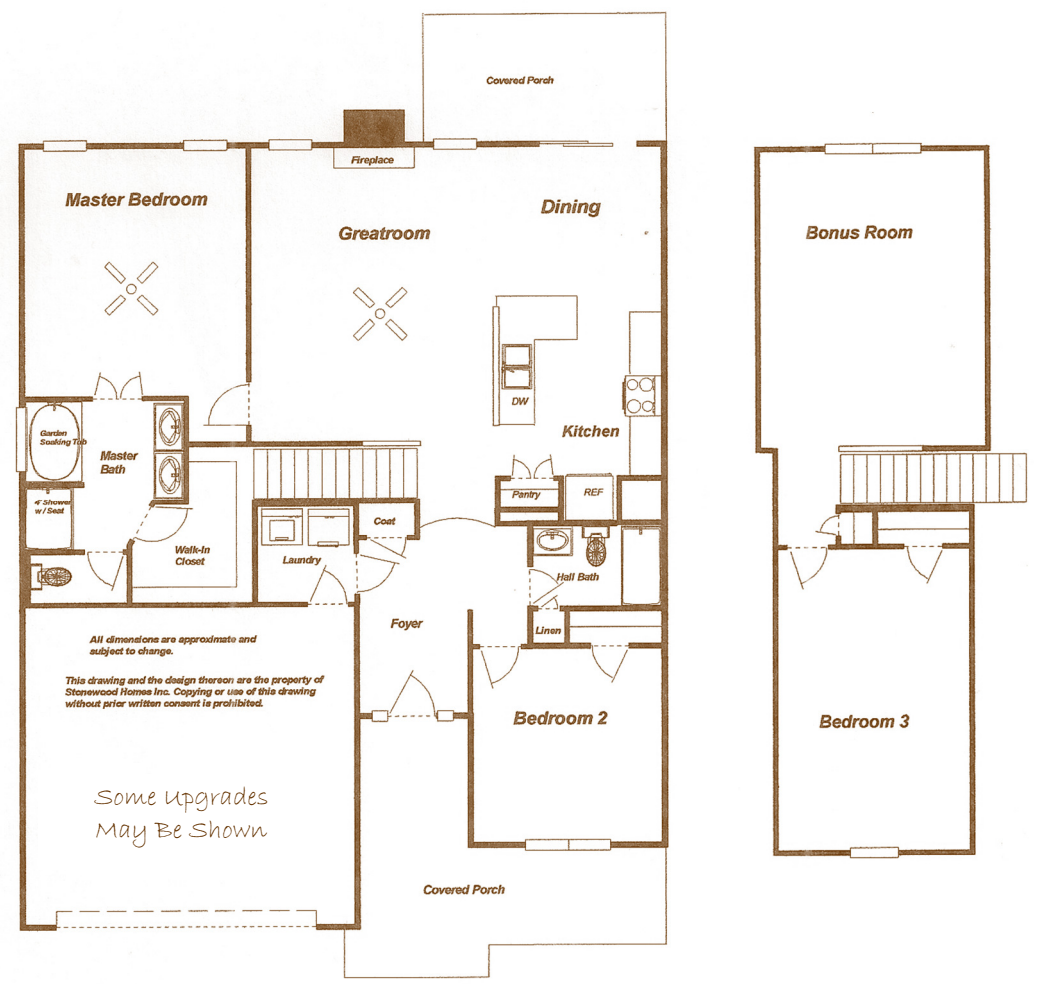

Traemoor Village

The Craftsman Cottage Collection

The
Baywood
 1960 sq ft

3 or 4 Bedrooms
 2 or 3 Baths

- ◇ Breakfast Bar
- ◇ 9' Ceilings 1st Floor
- ◇ Walk-In Closet

Upgrades Available

Joy Real Estate
 Joy Bailey
 864-905-0599
 864-297-3111

Information Reliable but not guaranteed. Drawing not to scale.
 Dimensions and square footage are approximate.
 Prices and plans are subject to change without notice.
 Revised 06/01/2016