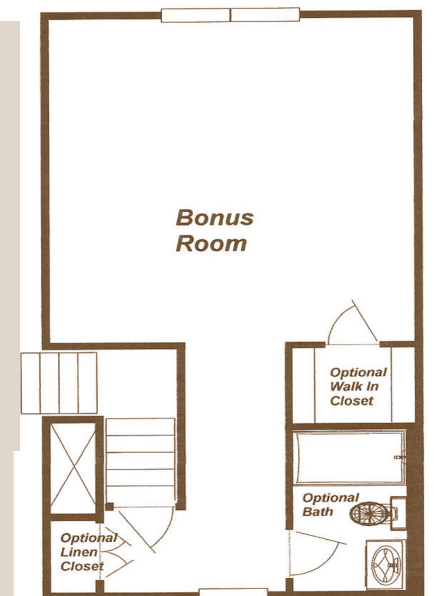

# Traemoor Village

The Craftsman  
Cottage Collection

The Idlewood

2025 sq ft

3 or 4 Bedrooms 2 or 3 Baths  
Formal Dining Covered Porches  
Open Floor Plan Kitchen Island 9' Ceilings

Joy Real Estate  
Joy Bailey  
864-905-0599  
864-297-3111

Information Reliable but not guaranteed. Drawing not to scale.  
Dimensions and square footage are approximate.  
Prices and plans are subject to change without notice.  
Revised 11/01/2016