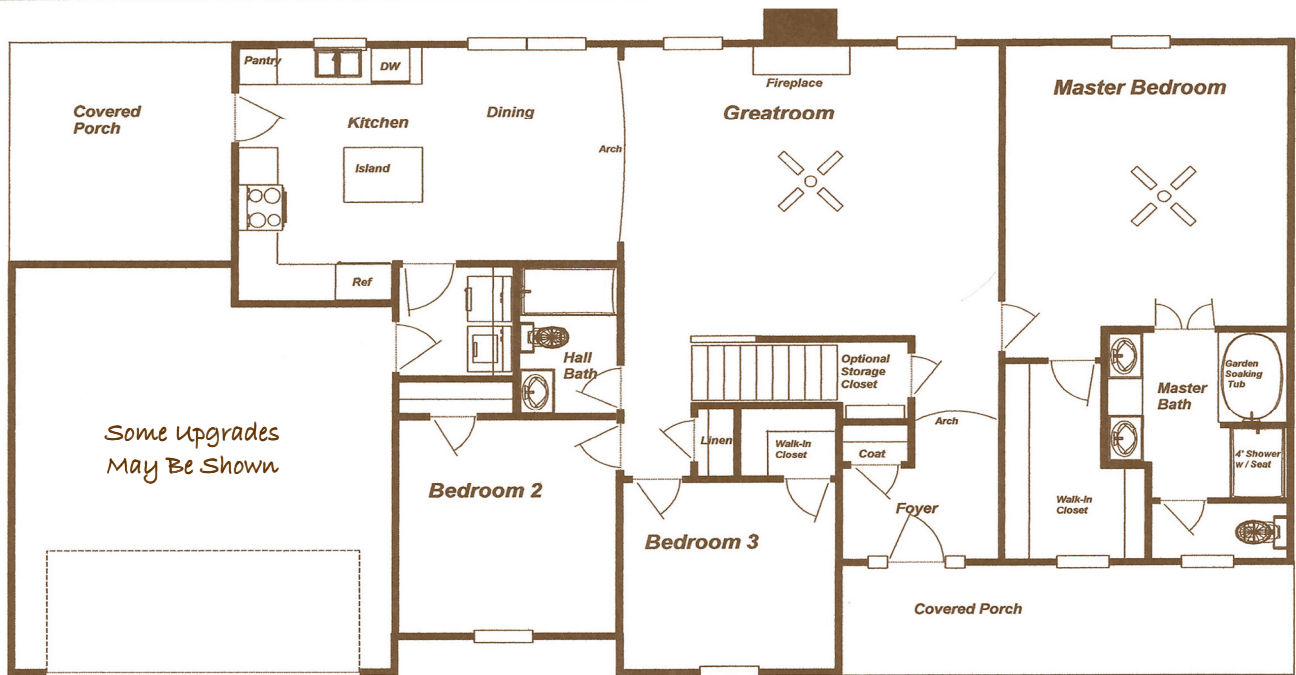

# Traemoor Village

The Craftsman  
Cottage Collection

The Idlewood

2025 sq ft

3 or 4 Bedrooms 2 or 3 Baths  
Formal Dining Covered Porches  
Open Floor Plan Kitchen Island 9' Ceilings

Joy Real Estate  
Joy Bailey  
864-905-0599  
864-297-3111

Information Reliable but not guaranteed. Drawing not to scale.  
Dimensions and square footage are approximate.  
Prices and plans are subject to change without notice.  
Revised 11/01/2016