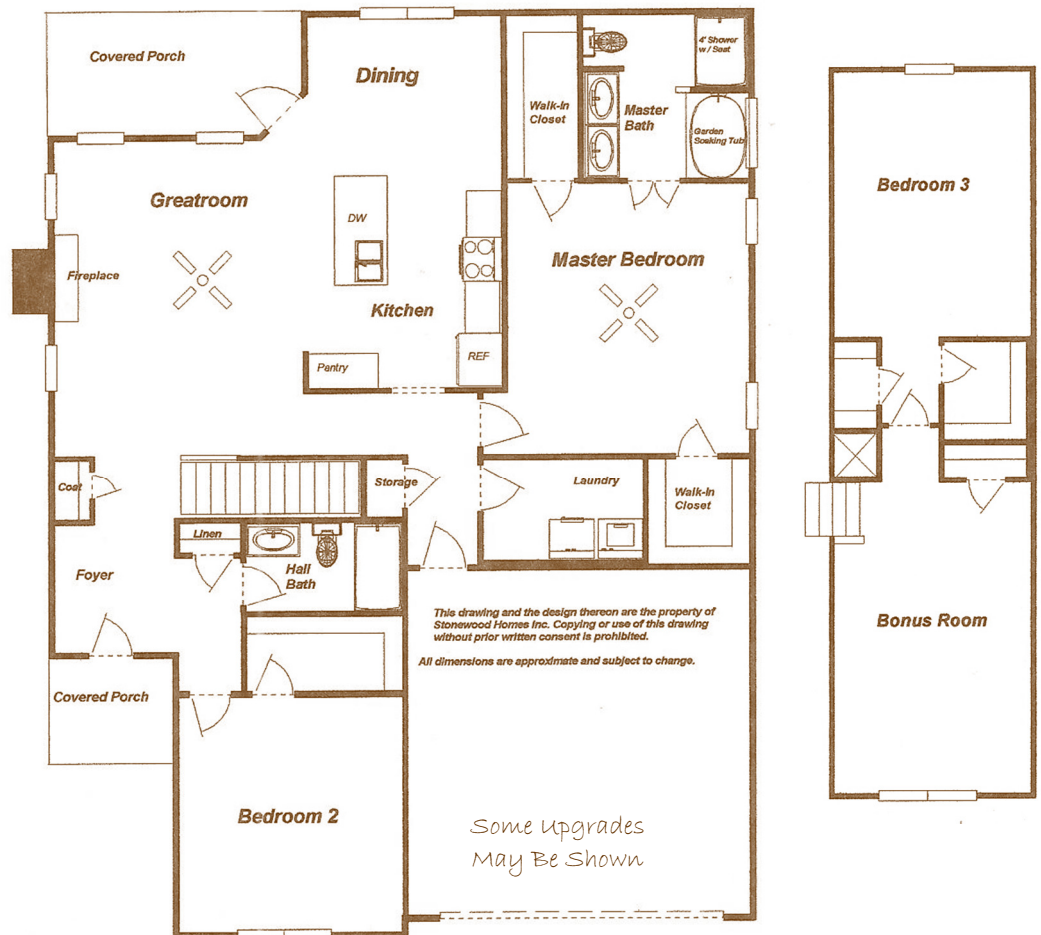

Traemoor Village

The Craftsman
Cottage Collection

The
Sherwood
2045 sq ft

3 or 4 Bedrooms
2 or 3 Baths

Walk-in Closets

- ◇ Breakfast Bar
- ◇ 9' Ceilings 1st Floor

Upgrades Available

Joy Real Estate
Joy Bailey
864-905-0599
864-297-3111

Information Reliable but not guaranteed. Drawing not to scale.
Dimensions and square footage are approximate.
Prices and plans are subject to change without notice.
Revised 06/01/2016