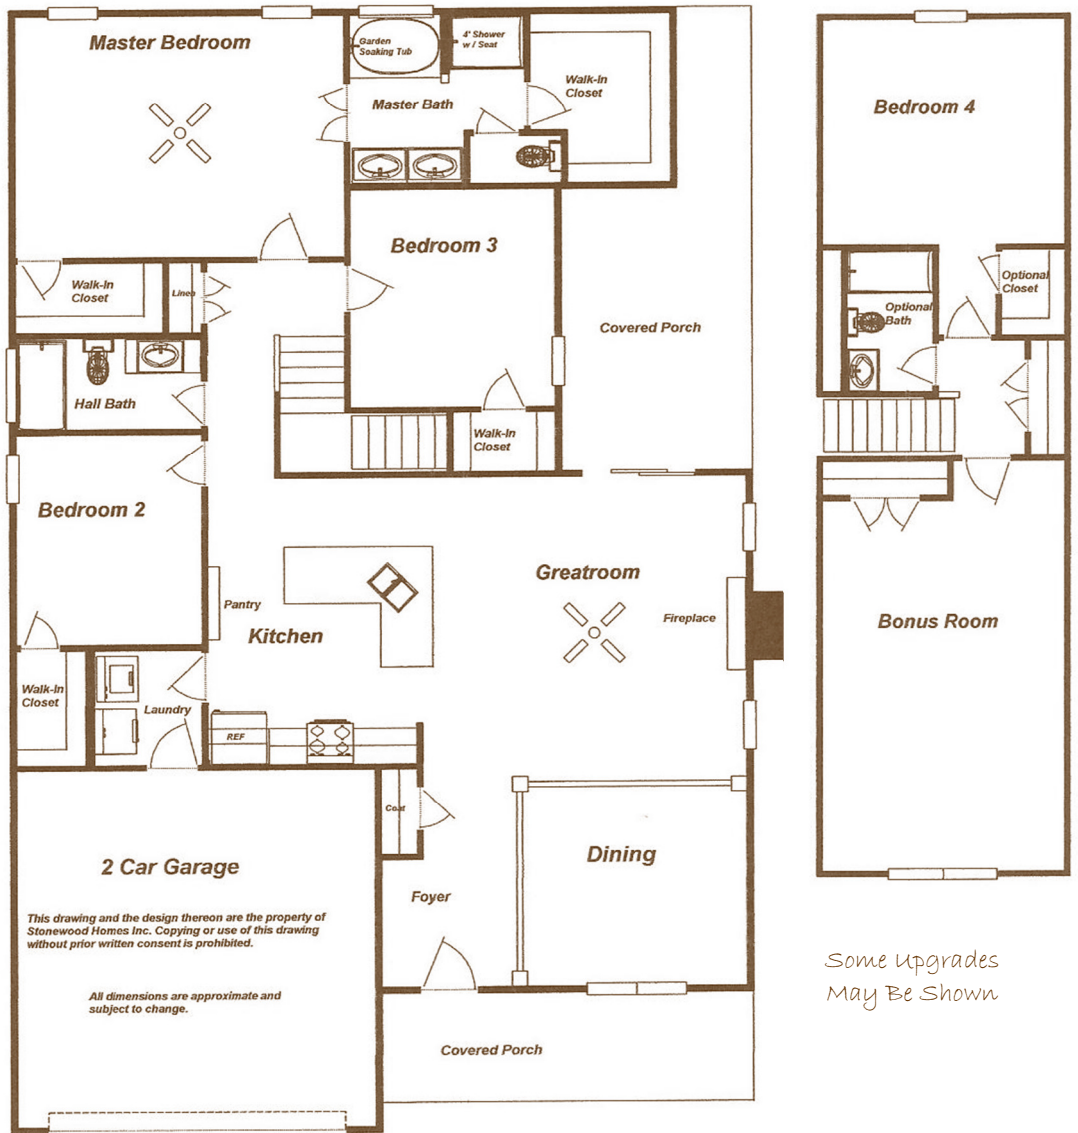

Traemoor Village

The Craftsman
Cottage Collection

The
Ledgestone
2412 sq ft

4 or 5 Bedrooms
2 or 3 Baths

- ◇ Breakfast Bar
- ◇ Walk In Closets
- ◇ Formal Dining
- ◇ 9' Ceilings 1st Floor

Upgrades Available