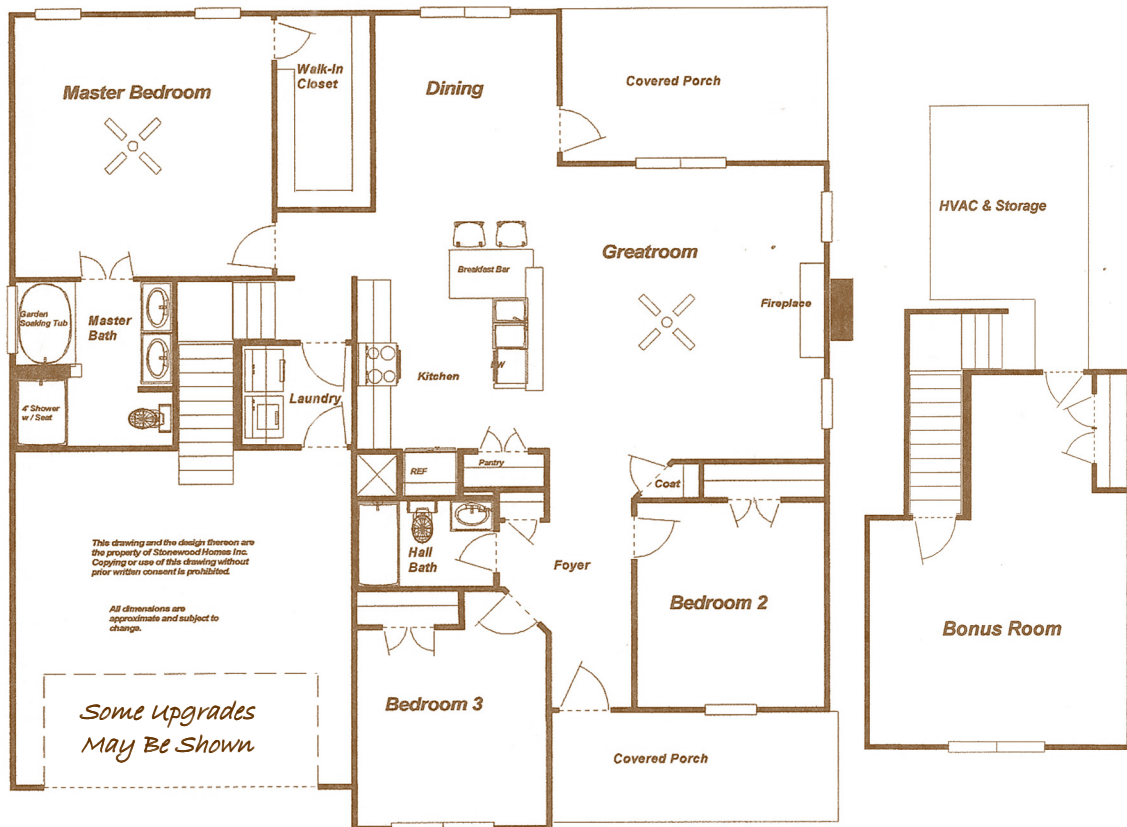

Traemoor Village

The Craftsman Cottage Collection

The Wynstone

1921 sq ft

3 Bedrooms
2 Baths

- ◇ Split Bedroom Plan
- ◇ Breakfast Bar
- ◇ 9' Ceilings 1st Floor
- ◇ Walk-in Closets

Upgrades
Available

Joy Real Estate
Joy Bailey
864-905-0599
864-297-3111

Information Reliable but not guaranteed. Drawing not to scale.
Dimensions and square footage are approximate.
Prices and plans are subject to change without notice.
Revised 06/01/2016